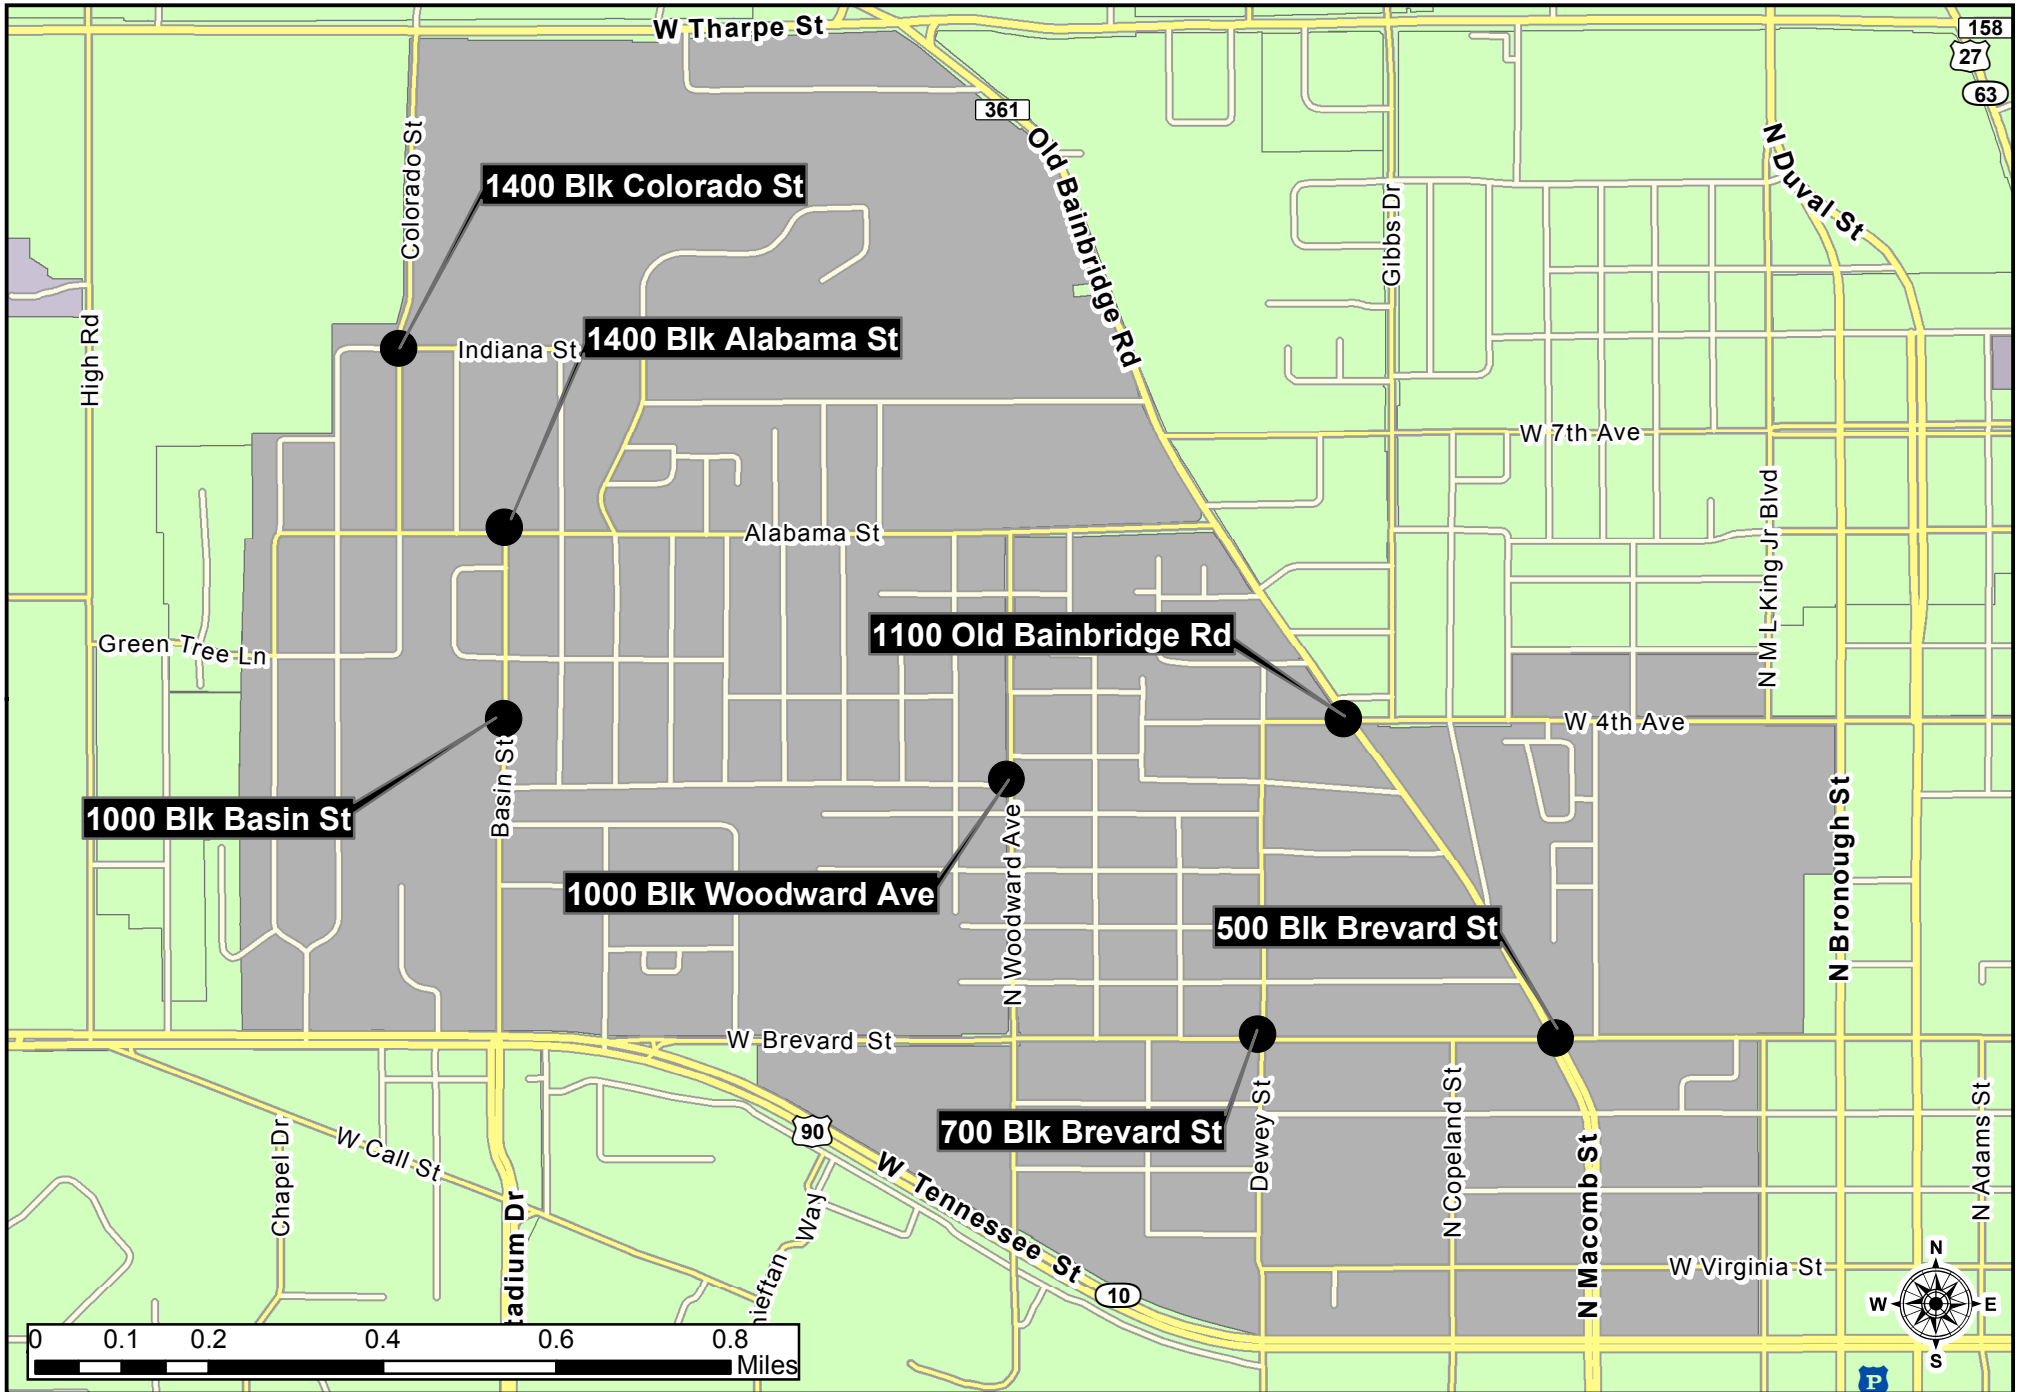

Griffin Heights/Frenchtown Public Safety Camera Locations

Source: TPD PremierOne CAD & CrimeView, Prepared August 7, 2019 by TPD Crime Analysis Unit